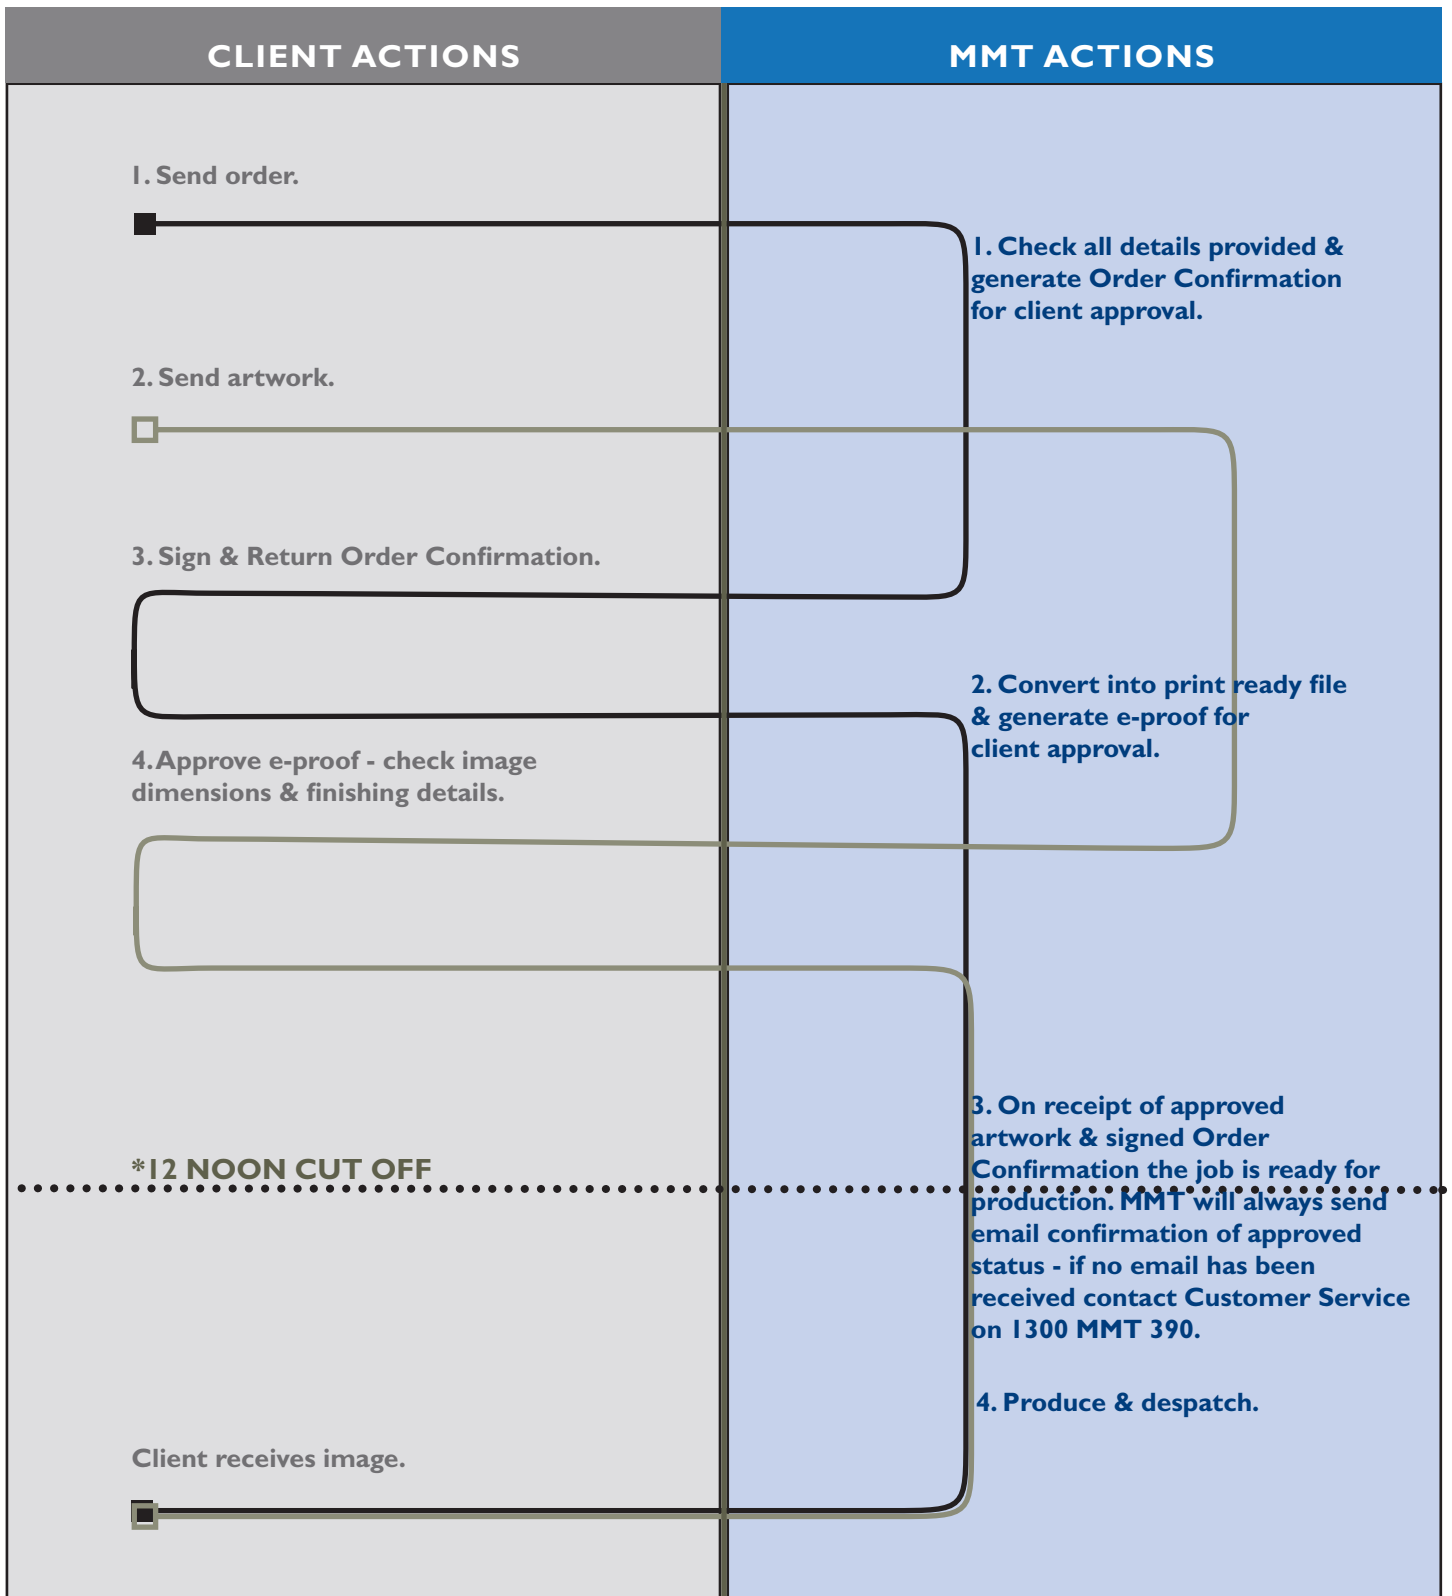

# MMT PRODUCTION WORKFLOW

## \*IMPORTANT REMINDER

Only jobs that have approved artwork & a signed Order Confirmation by 12 noon will be allocated a production & despatch date. In the event the MMT daily production capacity has been exceeded jobs will be scheduled for the next available date.